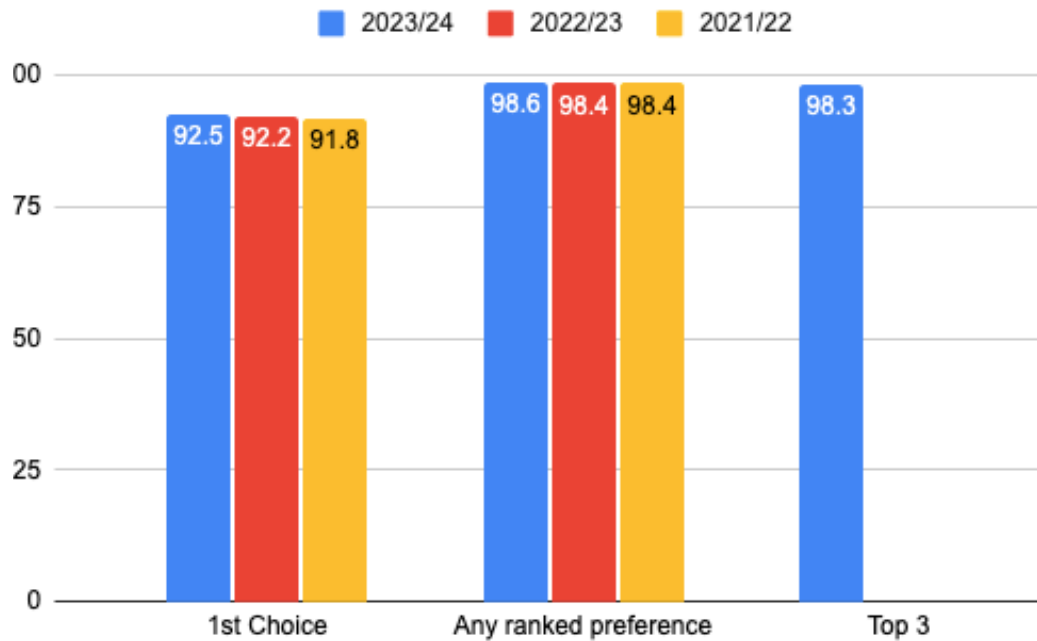

## How Places Were Allocated for Primary Schools

### RECEPTION ADMISSIONS 2024

92.5% of families received an offer from their first choice of primary school which is up slightly from 92.2%. 98.3% of families received an offer from one of their top three choices.

Factors affecting offers include a 1.3% drop in the number of applicants for a place at primary school. According to the department of education this is likely to be a result of the continued drop in births seen from 2016 onwards