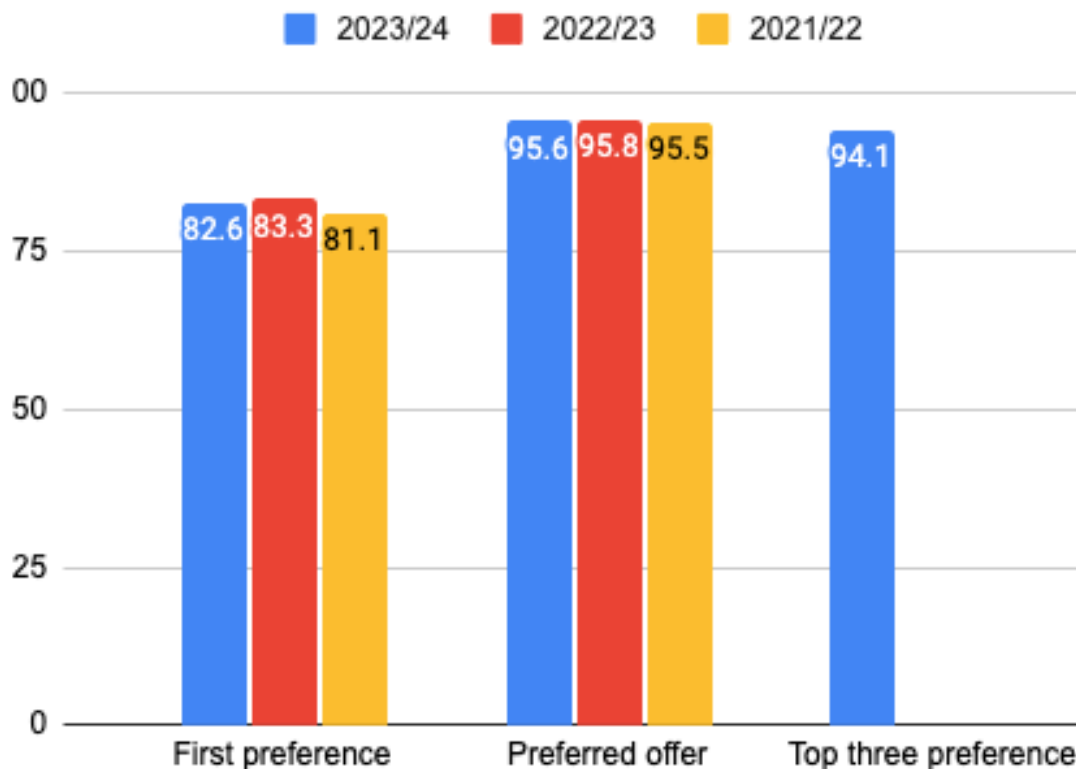

How Places Were Allocated for Secondary Schools

Factors affecting offers include a 1% increase in the number of applicants for a place at Secondary school in 2022/23 and a 1.5% increase in application numbers in 2021/22